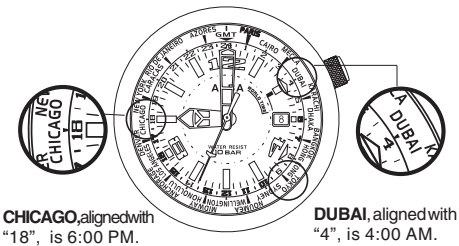

Repeat the above procedures every time you check the current times of the other cities.