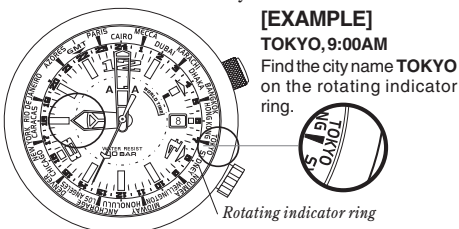

ALBA

INSTRUCTION BOOKLET WORLD TIME WATCH

◆ Make sure that the watch is correctly set to the current time.

1. Among the city names printed on the rotating indicator ring, find the city name representing the time zone which you are in.

2. Turn the crown at the 2 o'clock position until the city name becomes aligned with the number representing the current hour of the inner 24-hour indicator.

3. The other numbers of the 24-hour indicator respectively show the current hour in the city with which it is aligned.