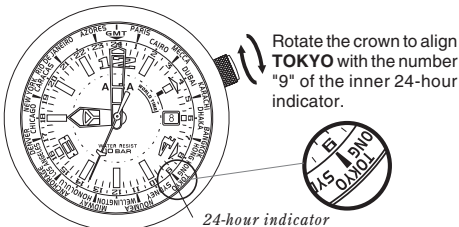

ALBA

INSTRUCTION BOOKLET WORLD TIME WATCH

◆ Make sure that the watch is correctly set to the current time.

1. Among the city names printed on the rotating indicator ring, find the city name representing the time zone which you are in.

2. Turn the crown at the 2 o'clock position until the city name becomes aligned with the number representing the current hour of the inner 24-hour indicator.

3. The other numbers of the 24-hour indicator respectively show the current hour in the city with which it is aligned.